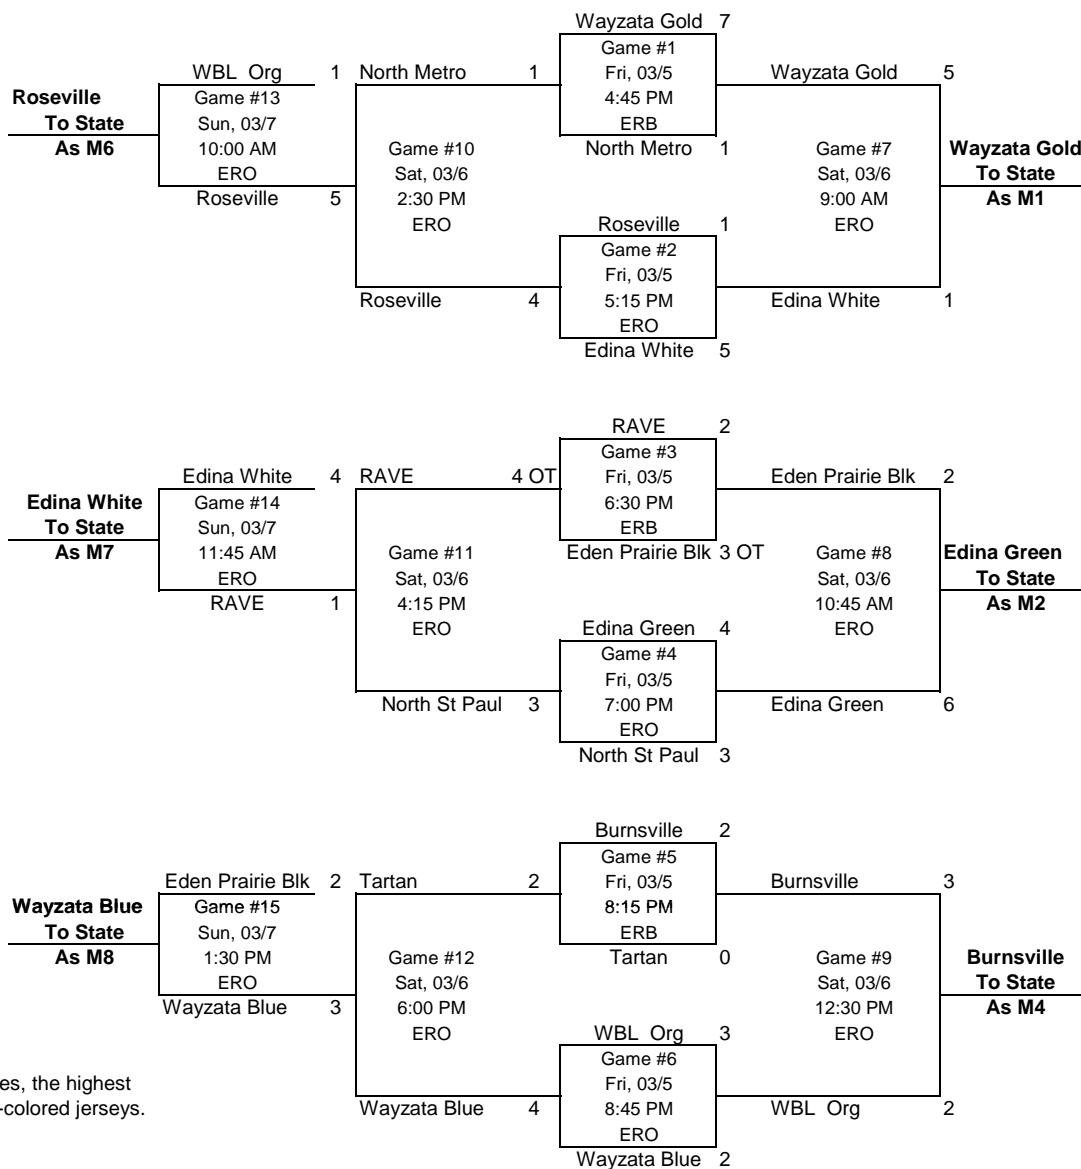

Hosting District:  
District 10

District Director  
Tim Timm

Final 011110

**State Tournament  
Quarter Finals**  
M1 vs M8  
M4 vs M5  
M2 vs M7  
M3 vs M6

**District 8 Seeds:**  
M3 = District 8 #1  
M5 = District 8 #2

**Note:**  
In accordance with Metro Hockey League Rules, the highest original seeded team is home and wears light-colored jerseys.

*Minnesota Hockey thanks its corporate partners for their season-long support!*