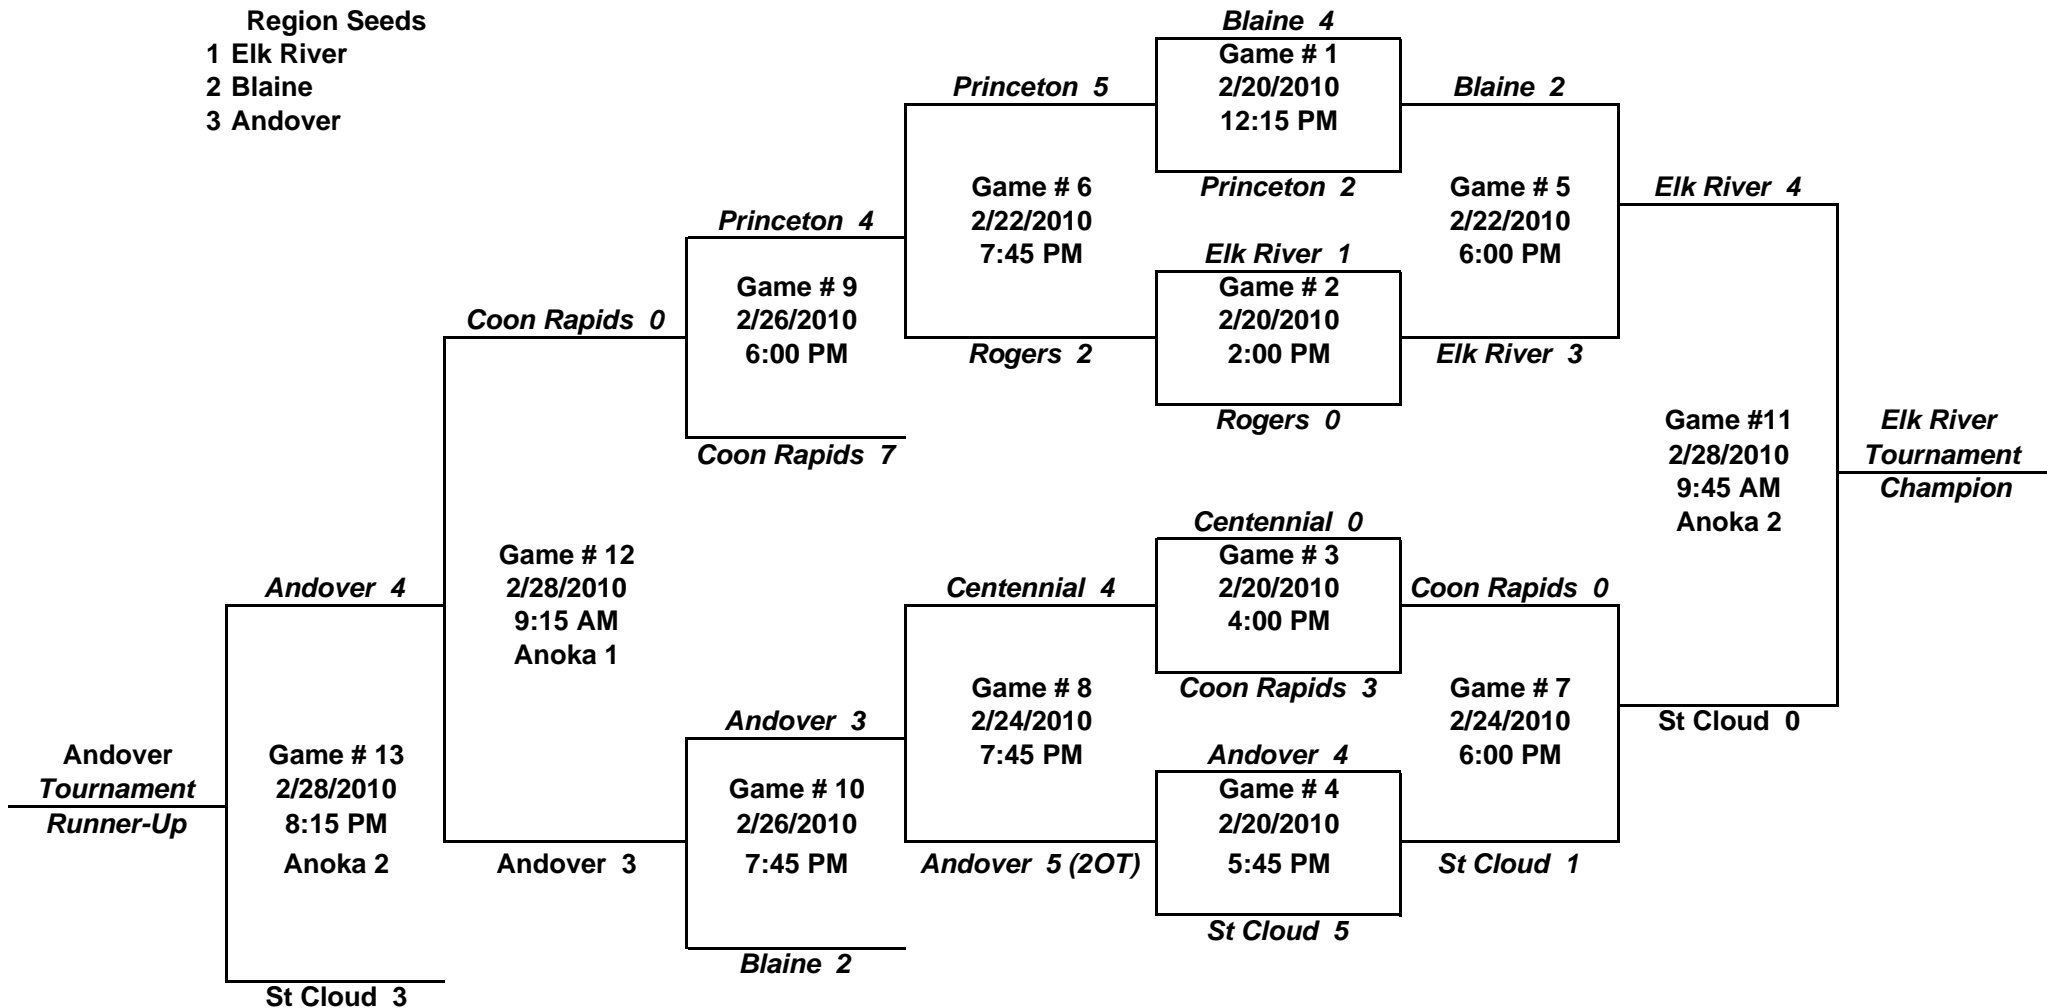

BANTAM "A"
2009/2010 DISTRICT 10 PLAYOFFS
ROGERS ARENA

Updated 2/12/2010

- Region Seeds**
 1 Elk River
 2 Blaine
 3 Andover

*The District 10 Tournament Champion will advance to the Bantam "A" Region Tournament as D10 Winner
 See the 2009-10 Bantam "A" Region Seeding Procedure for the advancement to the Bantam "A" Region
 as D10 Runner-up and D10 Third*