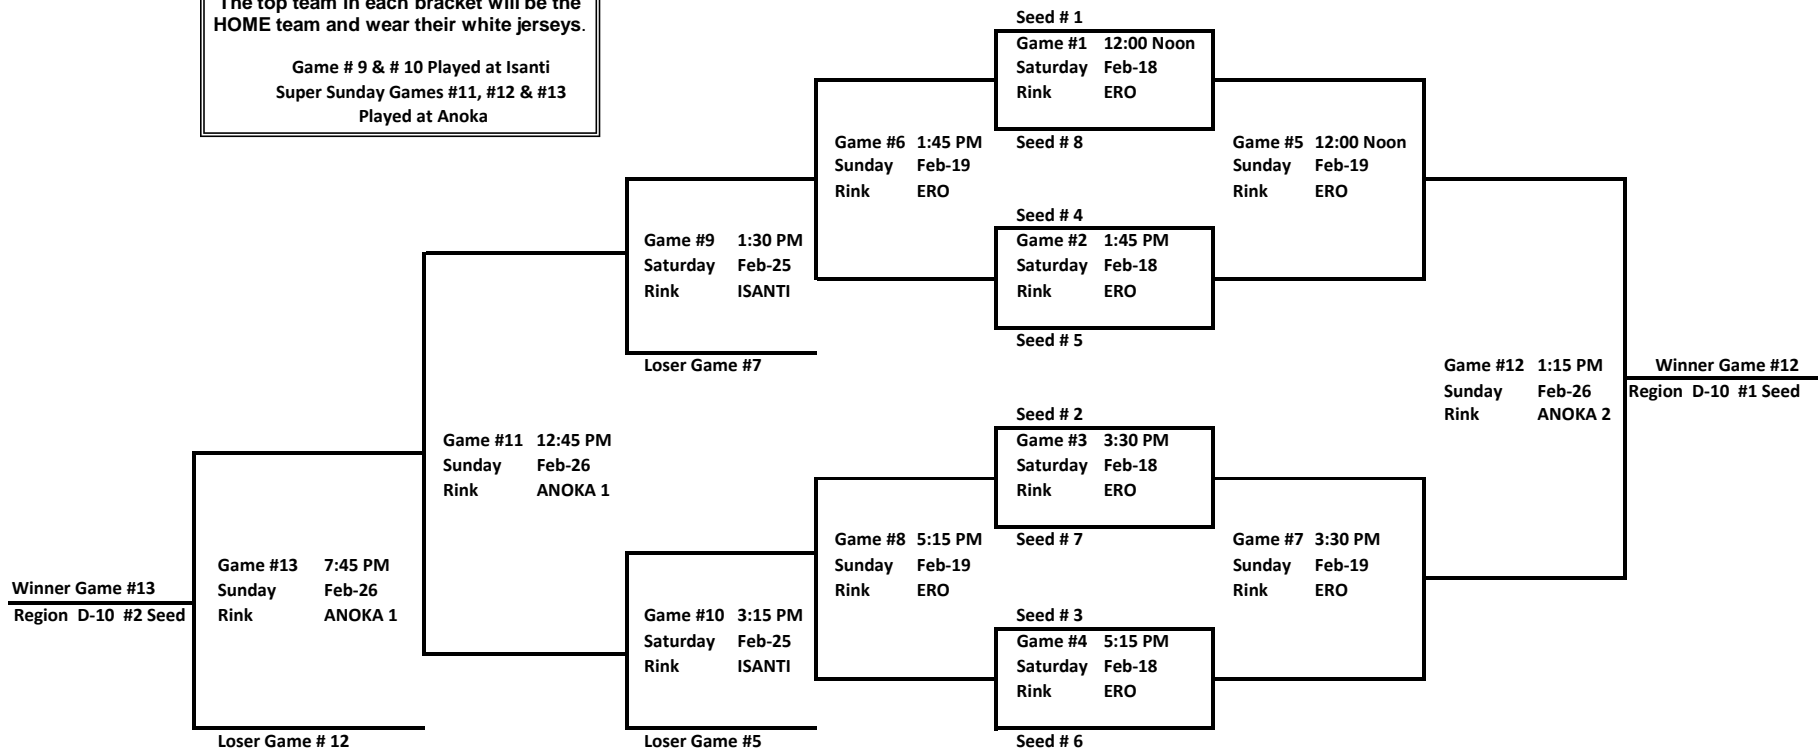

2011-2012 DISTRICT 10 BANTAM B1 PLAYOFFS ELK RIVER ARENA

NOTE:
The top team in each bracket will be the HOME team and wear their white jerseys.

Game # 9 & # 10 Played at Isanti
Super Sunday Games #11, #12 & #13
Played at Anoka

Winner Game #12 to Region D-10 #1 Seed
Winner Game #13 to Region D-10 #2 Seed