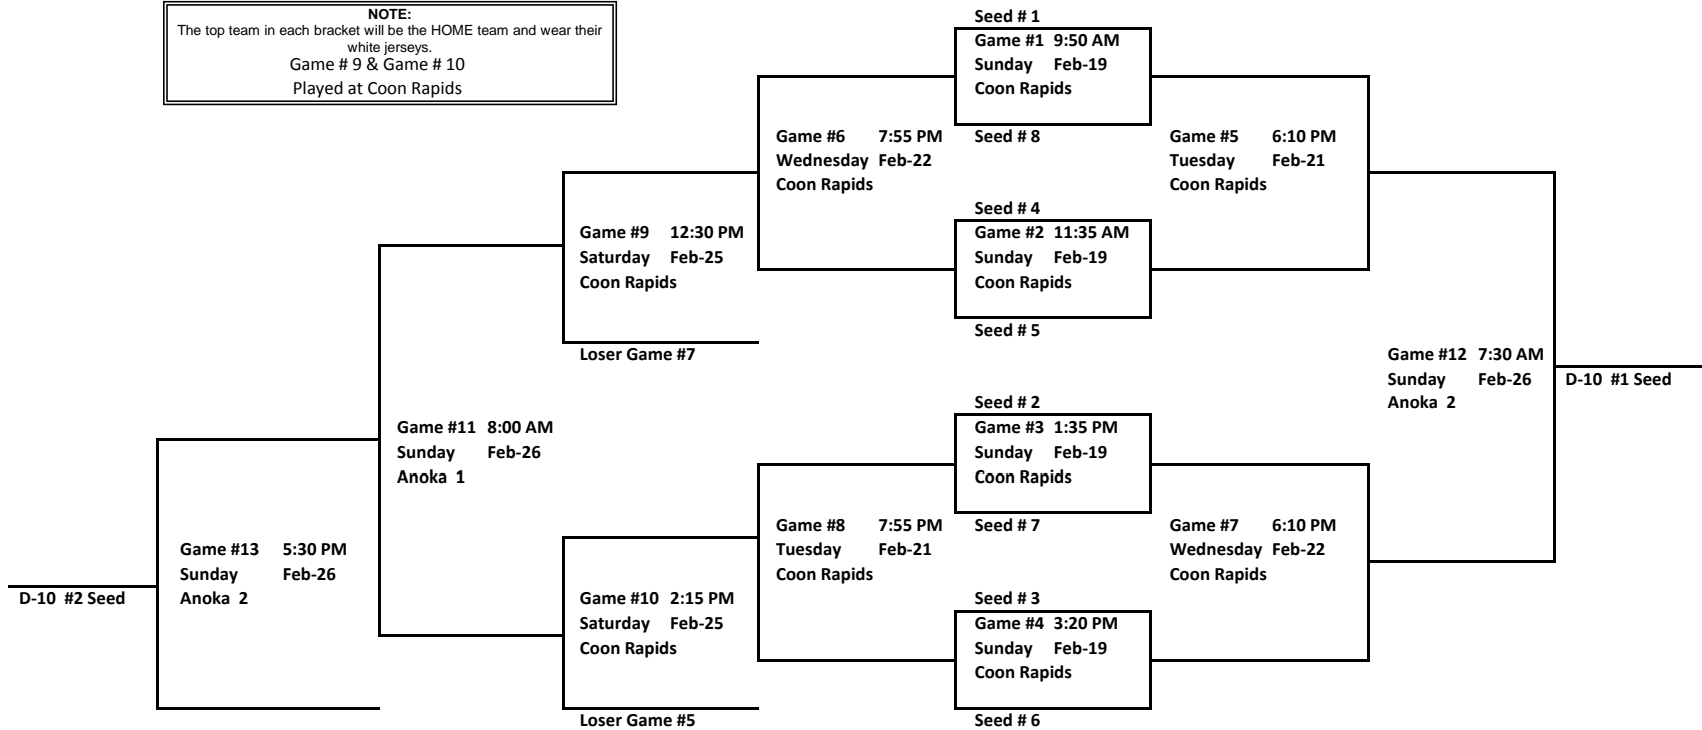

**2011-2012 DISTRICT 10 PEEWEE A PLAYOFFS
COON RAPIDS ARENA**

NOTE:
The top team in each bracket will be the HOME team and wear their white jerseys.
Game # 9 & Game # 10
Played at Coon Rapids

Winner Game #12 to Region D-10 #1 Seed
Winner Game #13 to Region D-10 #2 Seed