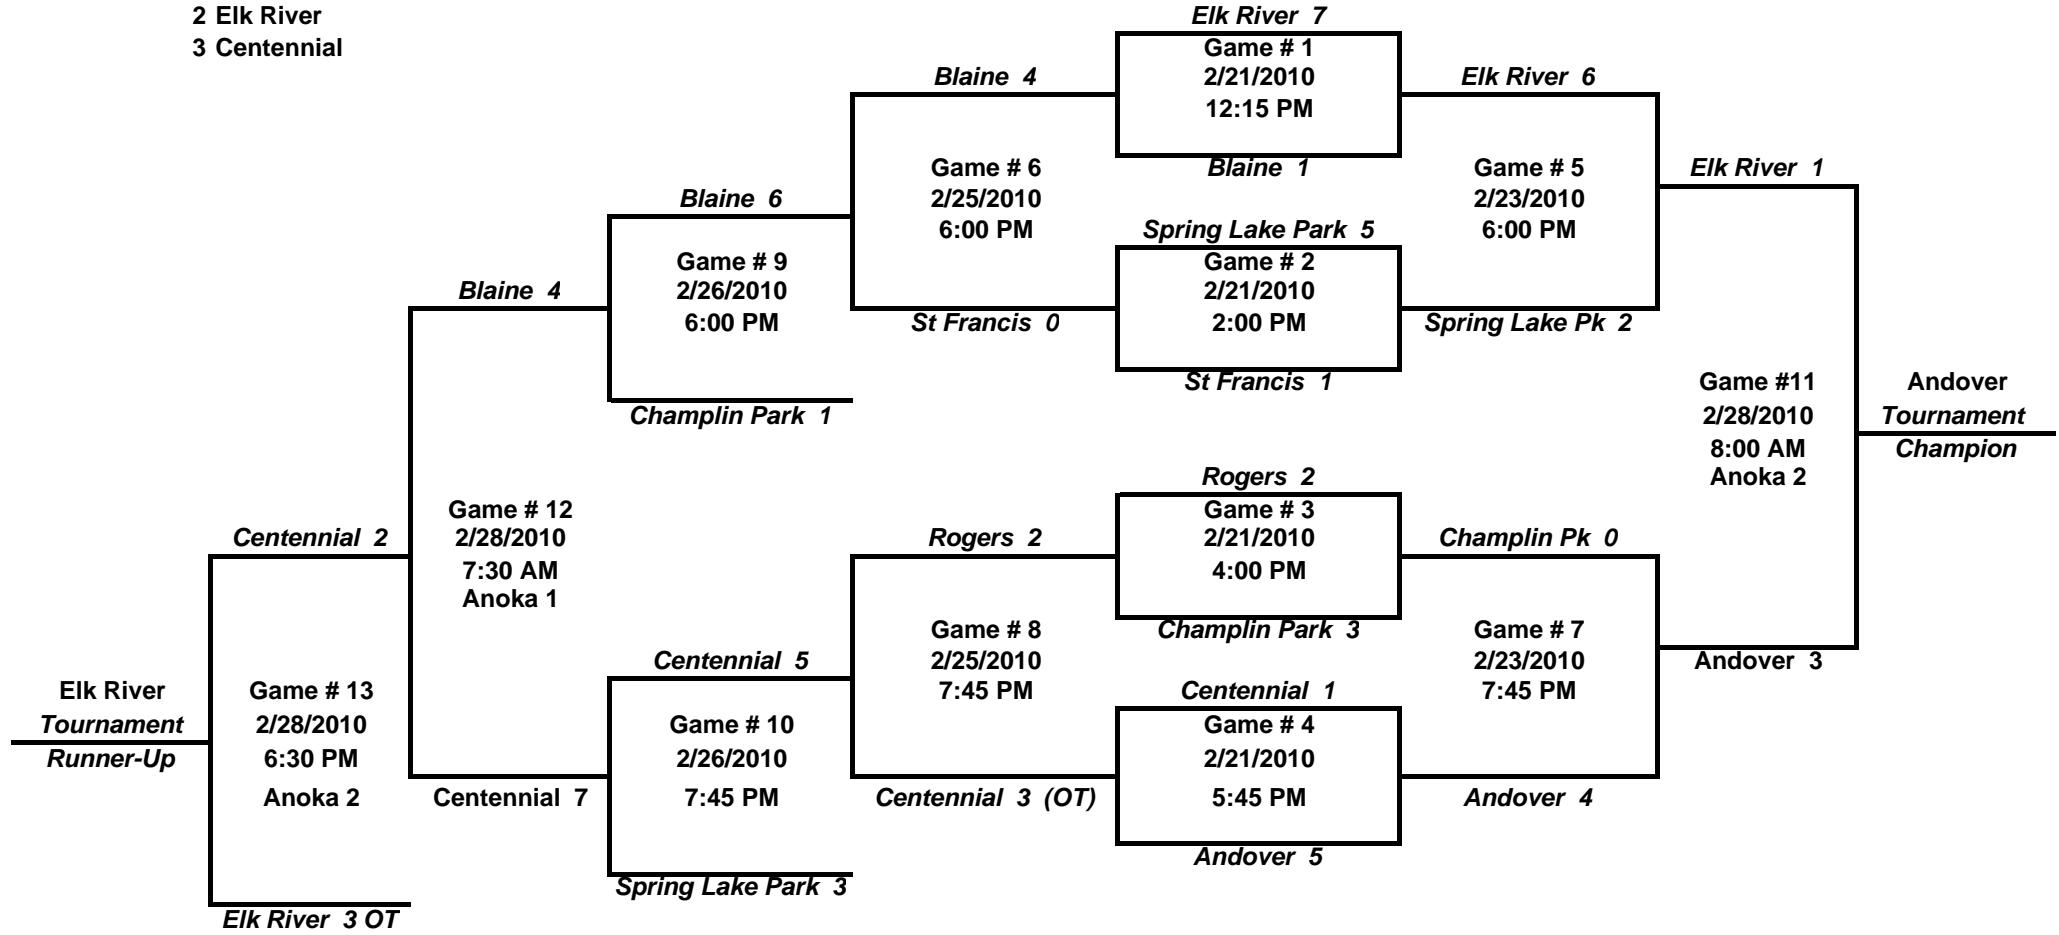

**PEEWEE "A"  
2010 DISTRICT 10 PLAYOFFS  
ICE FORUM @ CHAMPLIN PARK**

**Region Seeds**

- 1 Andover
- 2 Elk River
- 3 Centennial

*District 10 Tournament Champion will advance to the Peewee "A" Region Tournament as D10 Winner  
See the Peewee "A" Region Seeding Procedure for the D10 Runner up advancement to the  
Peewee "A" Region Tournament*