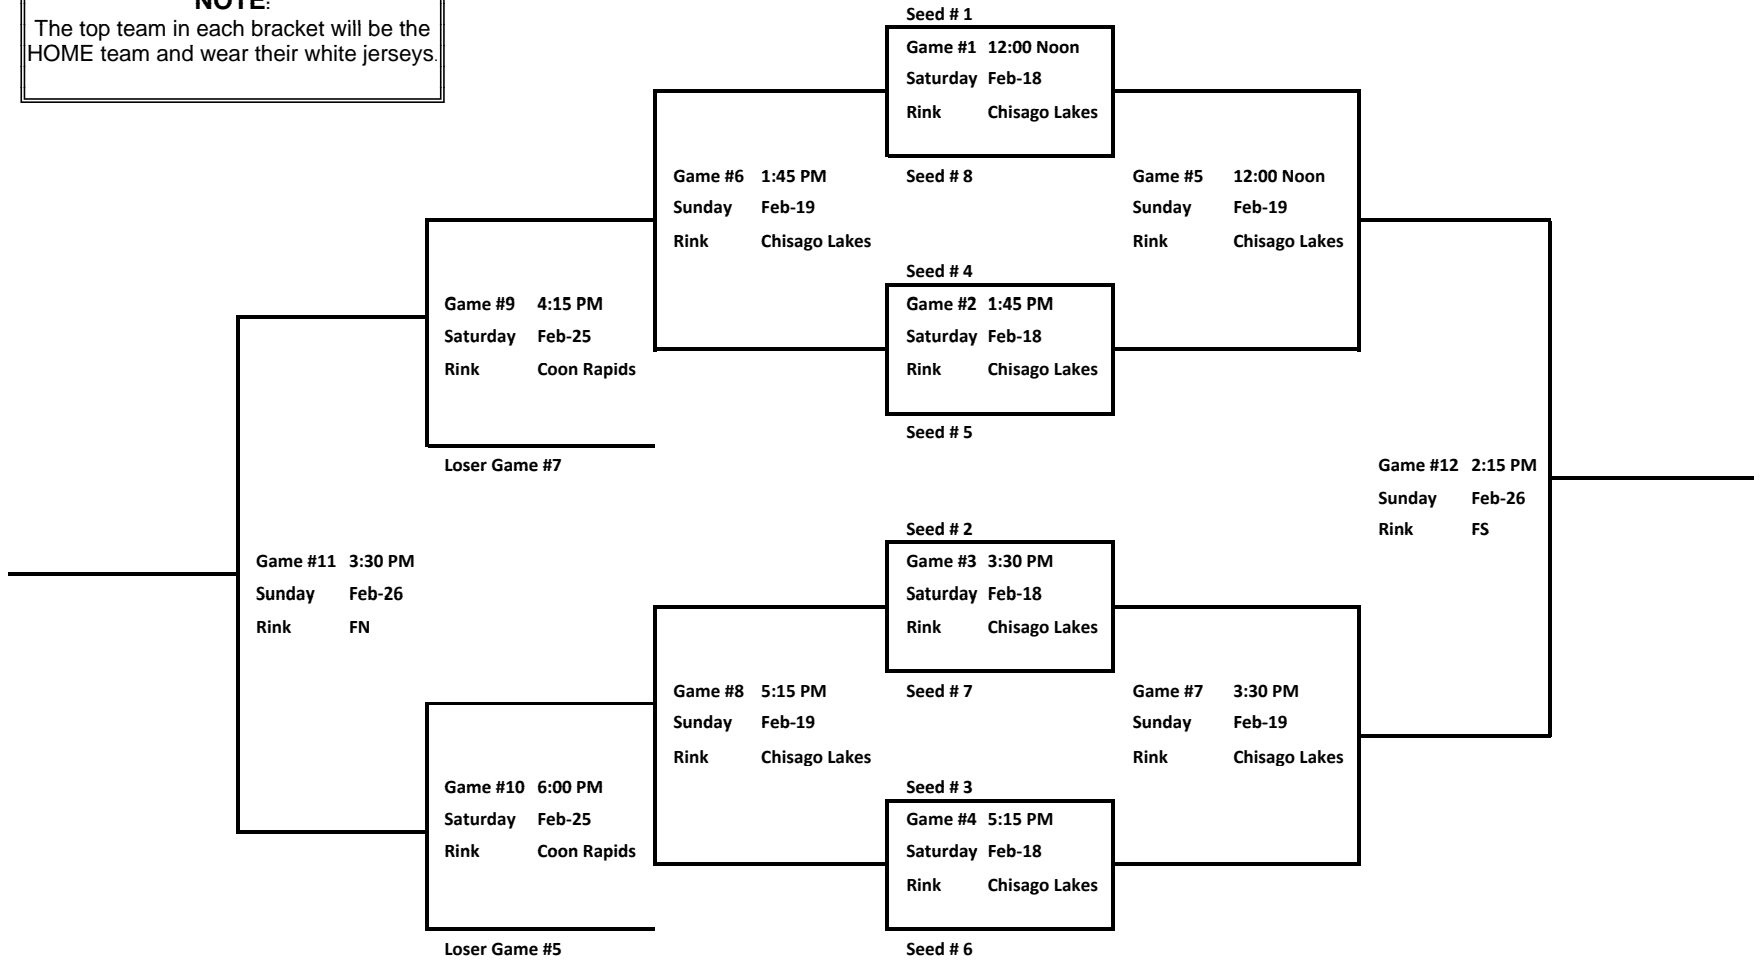

**2011-2012 DISTRICT 10 PEEWEE C PLAYOFFS
CHISAGO LAKES ARENA**

NOTE:
The top team in each bracket will be the HOME team and wear their white jerseys.

Please note rinks for the following games
 Game # 9 Coon Rapids
 Game # 10 Coon Rapids
 Game # 11 Fogerty No
 Game # 12 Fogerty So